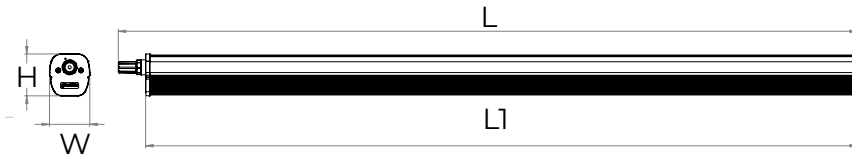

Dimensions

Dimensions (mm)				
Type	L	L1	H	W
GFE06	685	625	92	89
GFE12	1265	1205		
GFE15	1629	1569