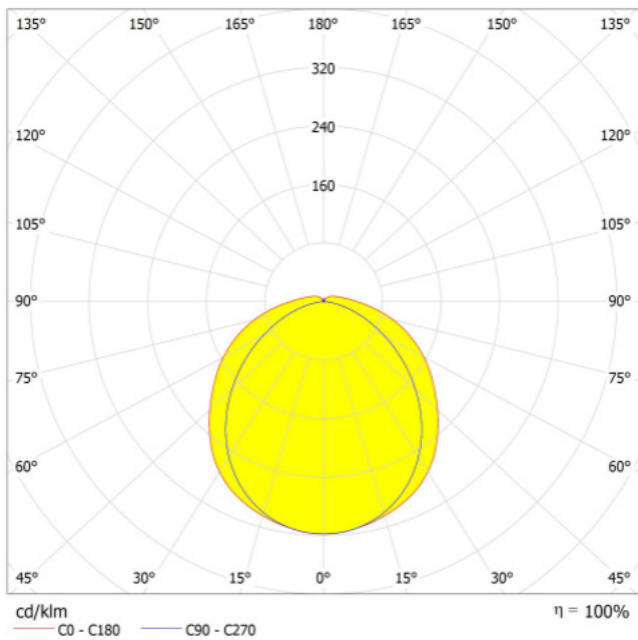

Light distribution

GreenluxLight is now a part of Greenlux Lighting Solutions Ltd.